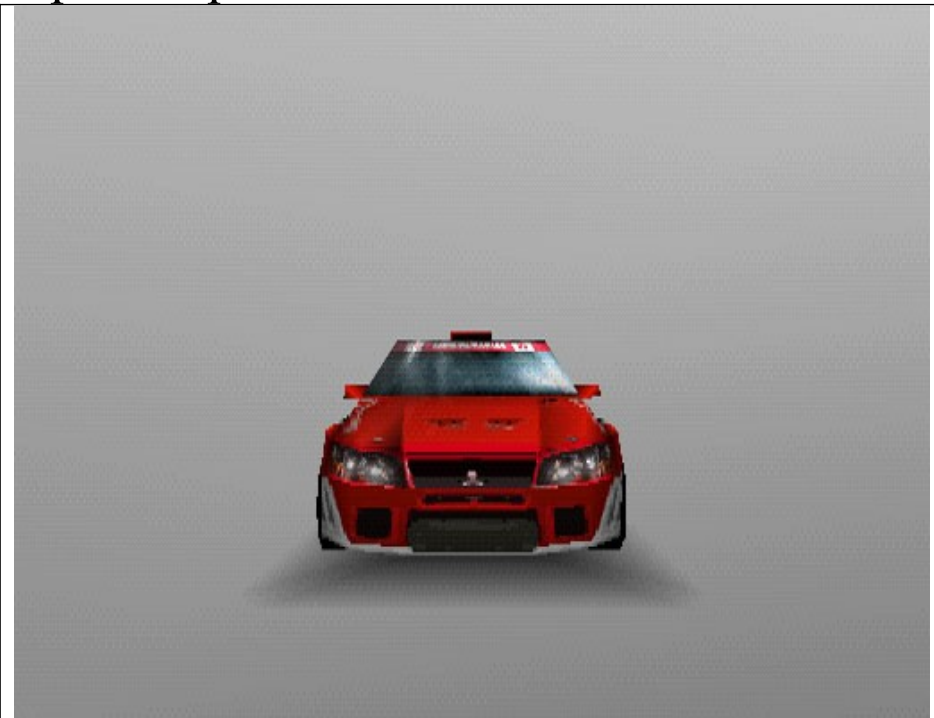

World Rally Championship 2002

top photograph

comments

top game image

comments

<p>Team : MITSUBISHI</p> <p>Format : PSone</p> <p>Submission no: 3</p> <p>Date : 28th May 2002</p>	<p>Submitted by : Jo Richardson, SCEE</p> <p>contact details</p> <p>tel : 0151 282 3540</p> <p>fax : 0151 282 3353</p>	<p>Artwork use</p> <p>in game models [X]</p> <p>marketing/PR use [X]</p>	
--	--	--	---

World Rally Championship 2002

front photograph

front game image

comments

comments

<p>Team : MITSUBISHI</p> <p>Format : PSone</p> <p>Submission no: 3</p> <p>Date : 28th May 2002</p>	<p>Submitted by : Jo Richardson, SCEE</p> <p>contact details</p> <p>tel : 0151 282 3540</p> <p>fax : 0151 282 3353</p>	<p>Artwork use</p> <p>in game models [X]</p> <p>marketing/PR use [X]</p>	
--	--	--	---